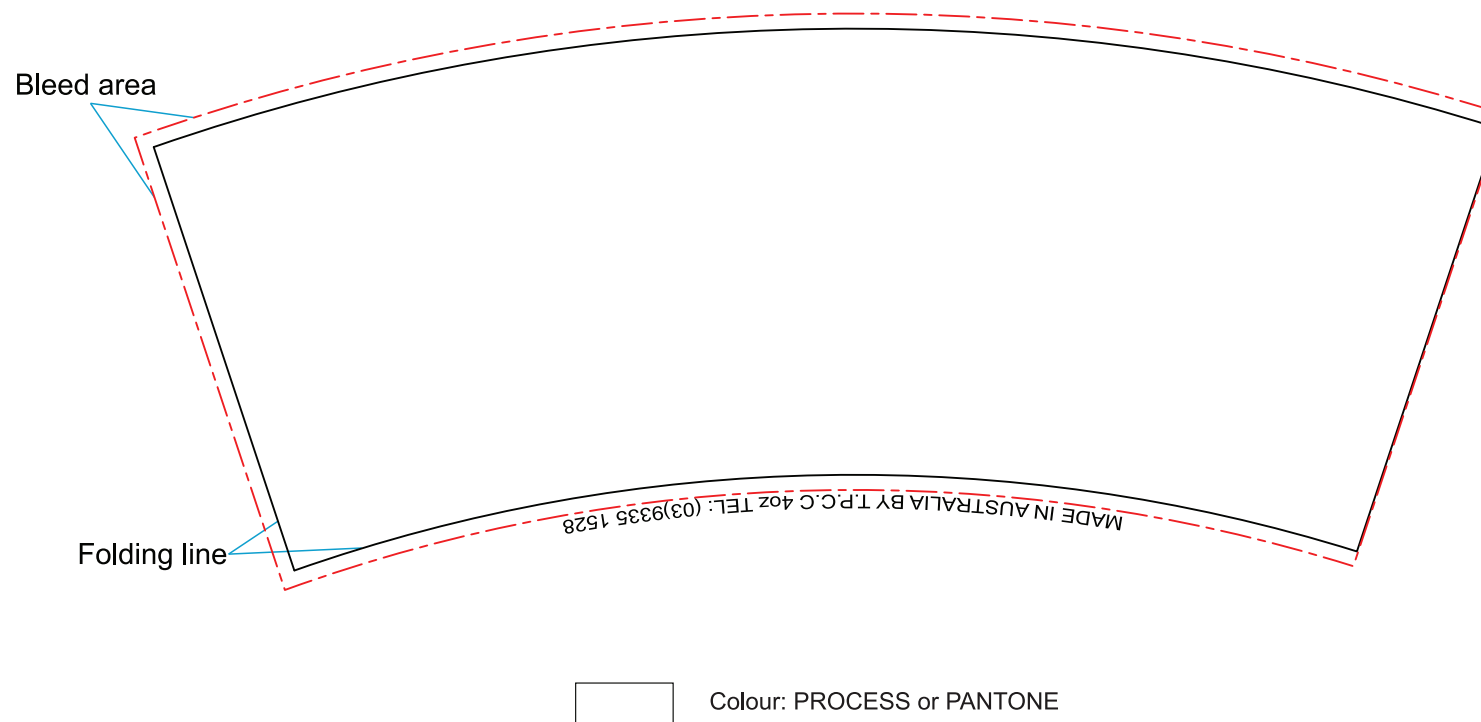

4oz Singlewall (Innerwall)

Please NOTE:

Red dotted line indicates image area including bleed.

All text/images (except background) must be positioned

- no less than **6-8mm** from the folding line - **black colored line** (from the top, left & right side)

- and **7-10mm** (from the bottom)

to avoid being hidden when cup is folded and to avoid problems that can be caused by high temperature used to seal cups

- PLEASE MAKE SURE THAT ALL TEXT **IS OUTLINED** or ALL USED FONTS SUPPLIED

- PLEASE NOTE THAT FONT SIZE SHOULD NOT BE LESS THAN 3-4pt IF YOU EXPECT TEXT TO BE LEGIBLE

- PLEASE SUPPLY ALL USED BITMAP (PHOTOGRAPHIC) IMAGES AS SEPARATE FILES ALONG WITH ARTWORK

- PLEASE NOTE THAT ALL USED BITMAP (PHOTOGRAPHIC) IMAGES SHOULD BE HIGH RESOLUTION (300dpi+)