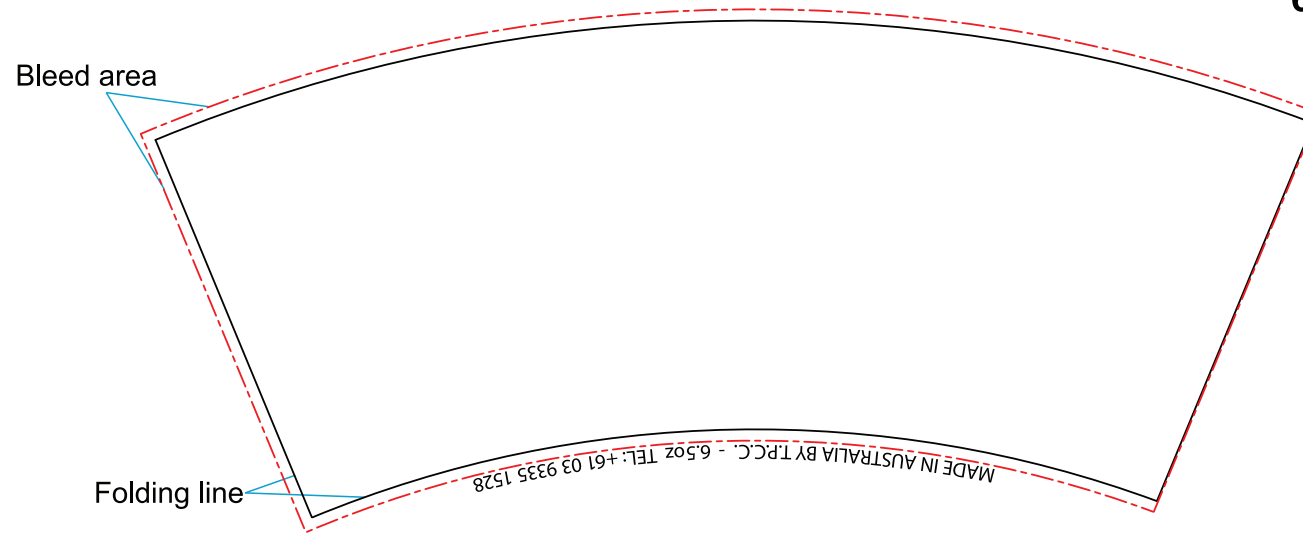

## 6.5oz Singlewall (Innerwall)

 Colour: PROCESS or PANTONE

### **Please NOTE:**

Red dotted line indicates image area including bleed.

All text/images (except background) must be positioned

- no less than **7-8mm** from the folding line - **black colored line** (from the top, left & right side)
- and **10-14mm** (from the bottom)

*to avoid being hidden when cup is folded and to avoid problems that can be caused by high temperature used to seal cups*

- PLEASE MAKE SURE THAT ALL TEXT **IS OUTLINED** or ALL USED FONTS SUPPLIED
- PLEASE NOTE THAT FONT SIZE SHOULD NOT BE LESS THAN 3-4pt IF YOU EXPECT TEXT TO BE LEGIBLE
- PLEASE SUPPLY ALL USED BITMAP (PHOTOGRAPHIC) IMAGES AS SEPARATE FILES ALONG WITH ARTWORK
- PLEASE NOTE THAT ALL USED BITMAP (PHOTOGRAPHIC) IMAGES SHOULD BE HIGH RESOLUTION (300dpi+)
- PLEASE SPECIFY PANTONE COLOURS or MAIL PREVIOUSLY PRINTED ITEMS WITH COLOURS YOU NEED FOR COLOUR MATCHING